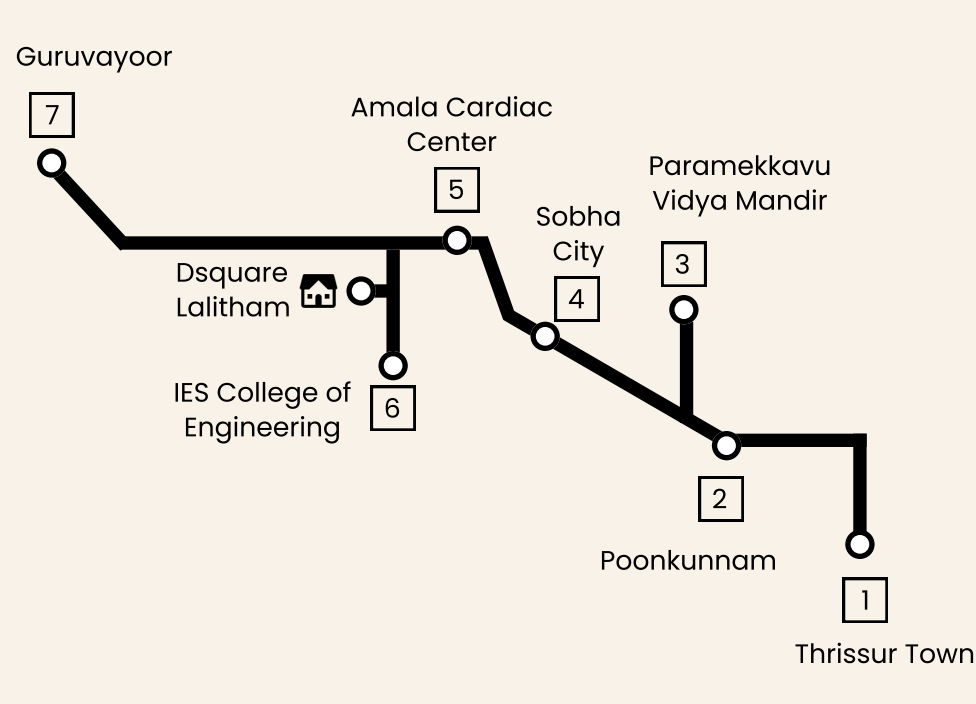

Distance to major Landmarks

- | | |
|-------------------------------|---------|
| 1. Thrissur Town | -7 km |
| 2. Poonkunnam | -6.5 km |
| 3. Paramekkavu Vidya Mandir | -6 km |
| 4. Sobha City | -3 km |
| 5. Amala Cardiac Center | -900 m |
| 6. IES College of Engineering | -1.5 km |
| 7. Guruvayoor | -17 km |